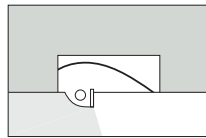

Wallwasher for fluorescent lamps.

Recessed downlight for halogen lamps.

Singlet with spotlight.

The lighting is provided by a rectangular arrangement of wallwashers for fluorescent lamps, supplemented by a regular arrangement of downlights for halogen lamps. A series of singlets allow additional accent lighting using spotlights.

Recessed wallwasher for halogen lamps.

Track-mounted spotlights.

Wallwashers arranged parallel to the walls provide lighting of the walls. Track installed in a square in the central area takes spotlights for accent lighting.