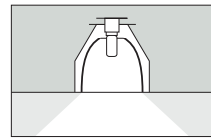

Wallwasher for fluorescent lamps.

Recessed downlight for halogen lamps.

Singlet with spotlight.

The lighting is provided by a rectangular arrangement of wallwashers for fluorescent lamps, supplemented by a regular arrangement of downlights for halogen lamps. A series of singlets allow additional accent lighting using spotlights.

Recessed wallwasher for halogen lamps.

Track-mounted spotlights.

Wallwashers arranged parallel to the walls provide lighting of the walls. Track installed in a square in the central area takes spotlights for accent lighting.