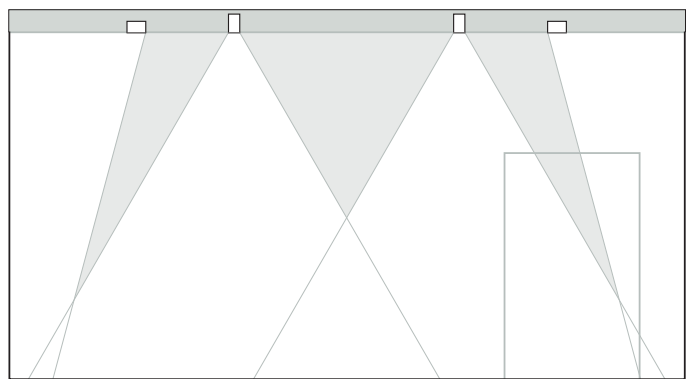

Wallwasher for fluorescent lamps.

Recessed downlight for halogen lamps.

Singlet with spotlight.

The lighting is provided by a rectangular arrangement of wallwashers for fluorescent lamps, supplemented by a regular arrangement of downlights for halogen lamps. A series of singlets allow additional accent lighting using spotlights.

Recessed wallwasher for halogen lamps.

Track-mounted spotlights.

Wallwashers arranged parallel to the walls provide lighting of the walls. Track installed in a square in the central area takes spotlights for accent lighting.