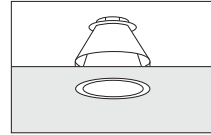

Wallwasher for fluorescent lamps.

Recessed downlight for halogen lamps.

Singlet with spotlight.

The lighting is provided by a rectangular arrangement of wallwashers for fluorescent lamps, supplemented by a regular arrangement of downlights for halogen lamps. A series of singlets allow additional accent lighting using spotlights.

Recessed wallwasher for halogen lamps.

Track-mounted spotlights.

Wallwashers arranged parallel to the walls provide lighting of the walls. Track installed in a square in the central area takes spotlights for accent lighting.